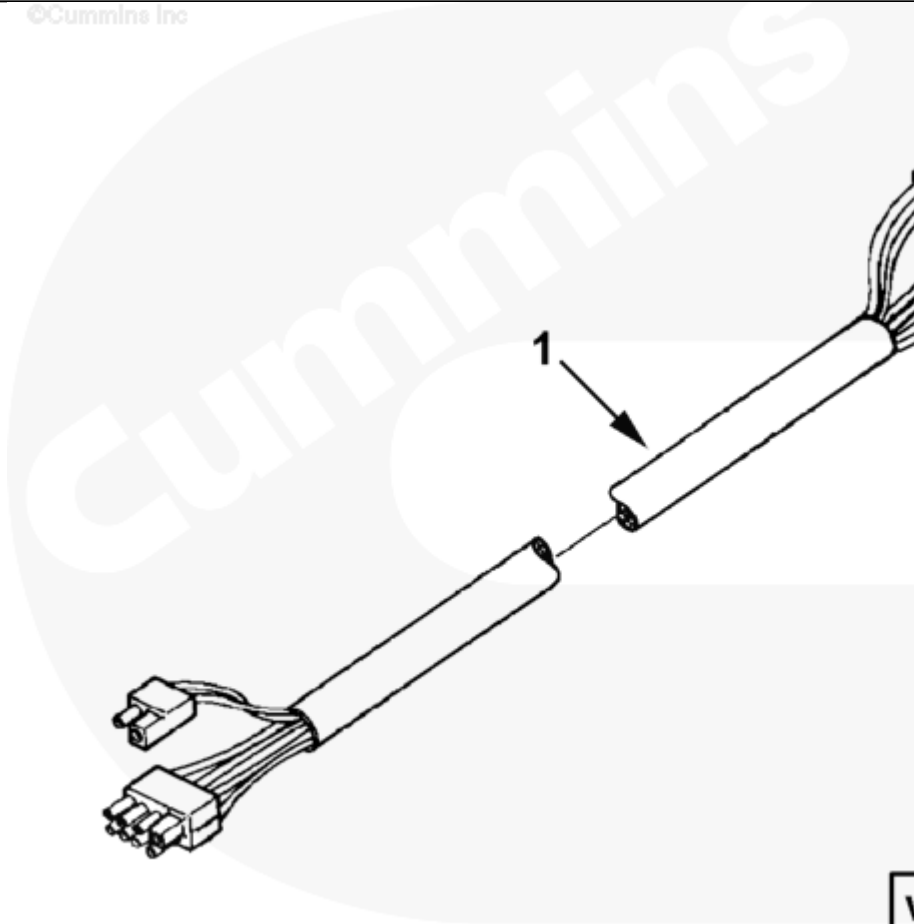

Parts Catalog - Option Detail

Electronic Parts Catalog - Option Detail				
Option	Group	Graphic	Film Card	Date
EG9071	15.08	wr900ga	Z	05-JAN-93
Engines	6C8.3, C GAS PLUS CM556, G8.3, G8.3 CM558, GTA8.3 CM558, ISC CM2150, ISC CM554, ISC CM850, ISC8.3 CM2250, ISC8.3 G CM2180 C101, ISL CM2150, ISL CM554, ISL CM850, ISL G CM2180, ISL8.9 CM2150 L110, ISL8.9 CM2880 L112, ISL9 CM2150 SN, ISL9 CM2250, ISL9 CM2350 L101, ISL9 CM2350 L111, ISLE4 CM850, L GAS PLUS CM556, L8.9, L8.9 L121, L8.9G CMOH2.0 L125B, L9 CM2350 L116B, L9 CM2350 L119B, L9 CM2350 L120C, L9 CM2350 L123B, L9.3 L105, L9.5 L117, L9N CM2380 L124B, QSC8.3 CM2250, QSC8.3 CM2880 C102, QSC8.3 CM554, QSC8.3 CM850(CM2850), QSL9 CM2250, QSL9 CM2250 L115, QSL9 CM2350 L102, QSL9 CM2350 L107, QSL9 CM2350 L118, QSL9 CM2350 L122, QSL9 CM554, QSL9 CM850(CM2850), QSL9 G CM558, QSL9 M CM2250 L106, QSL9.3 CM2880 L113			

[SMALL](#) | [MEDIUM](#) | [LARGE](#)

Cart	Ref No	Part Number	Part Description	Required	Remarks
View My Cart					
		EG9071	Engine Instrument Panel		

					Engine Cylinders: 4/6
					Wiring Harness Provided: Yes
					Wiring Harness Length: 30 FT
					each
					Wiring Harness Qty: 1
<input type="checkbox"/>	1	3913601	Wiring Harness	1	